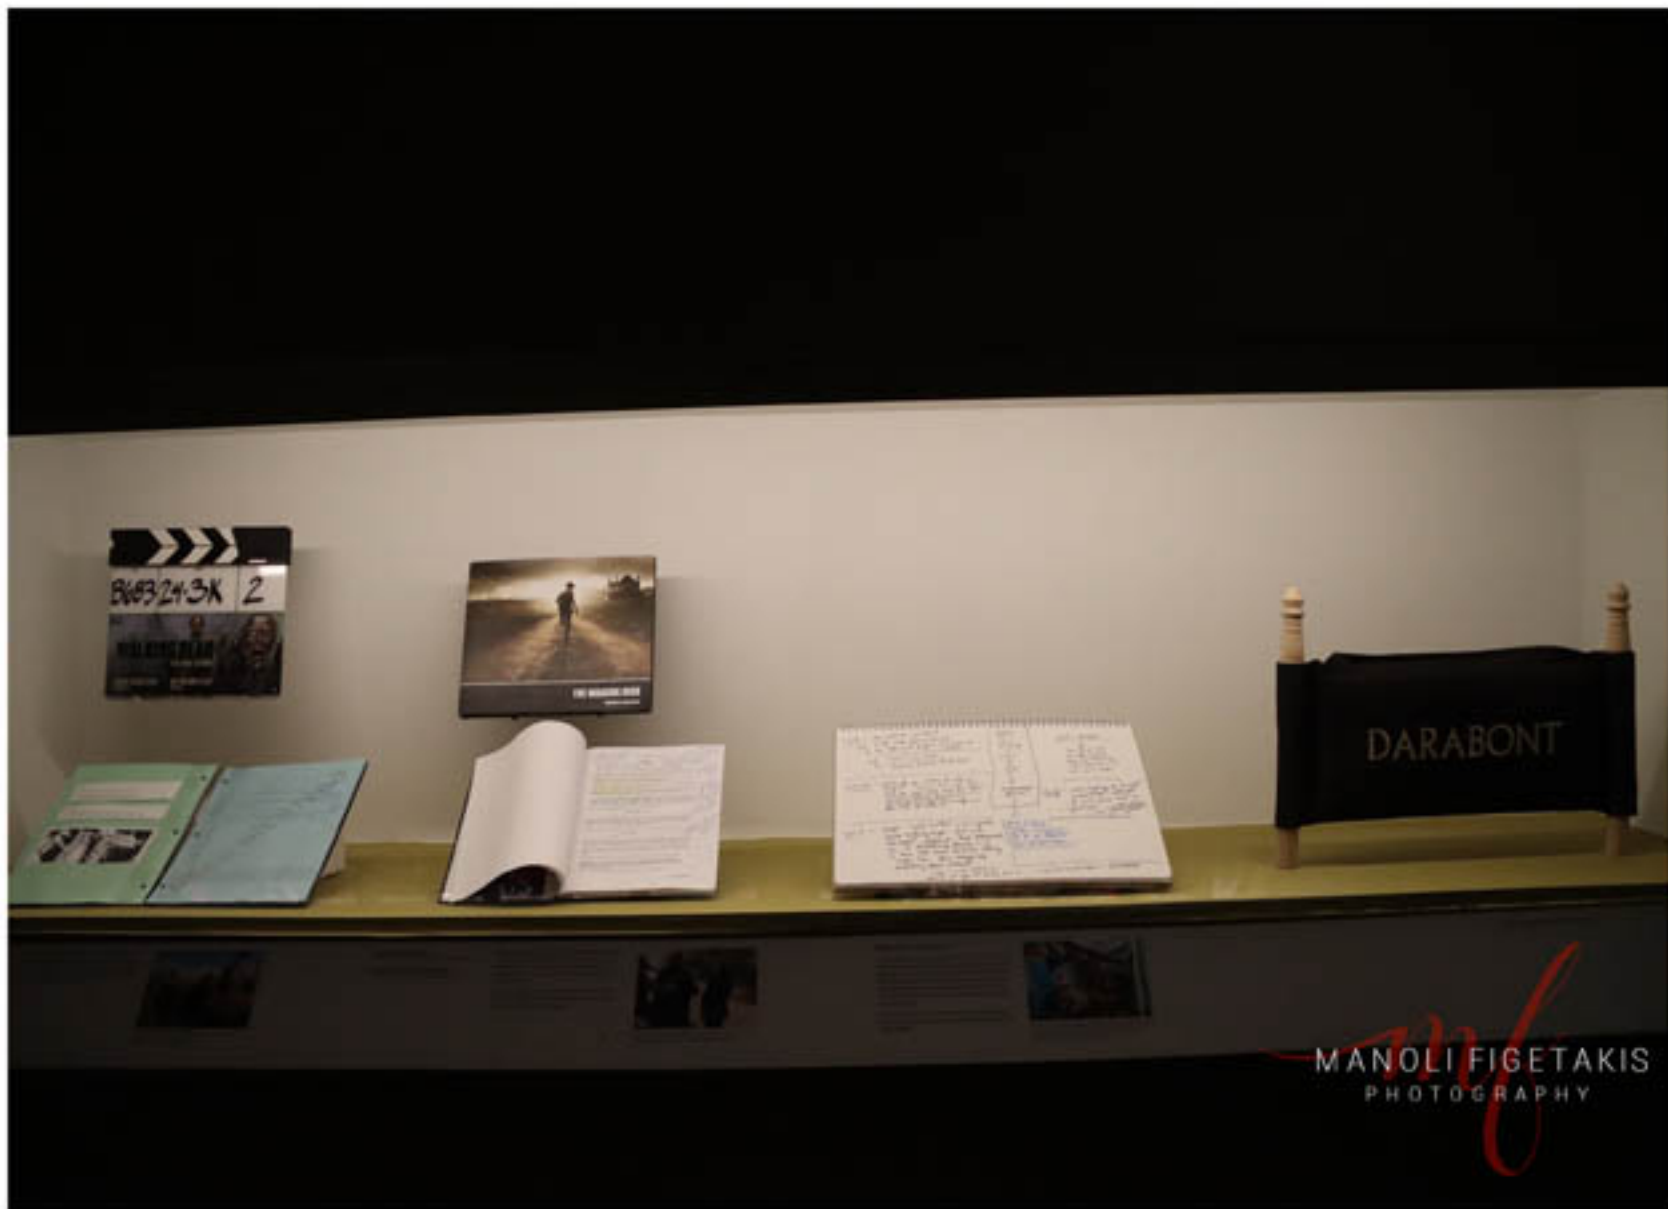

Living with The Walking Dead Exhibition
Photo by Manoli Figetakis

MANOLI FIGETAKIS
PHOTOGRAPHY