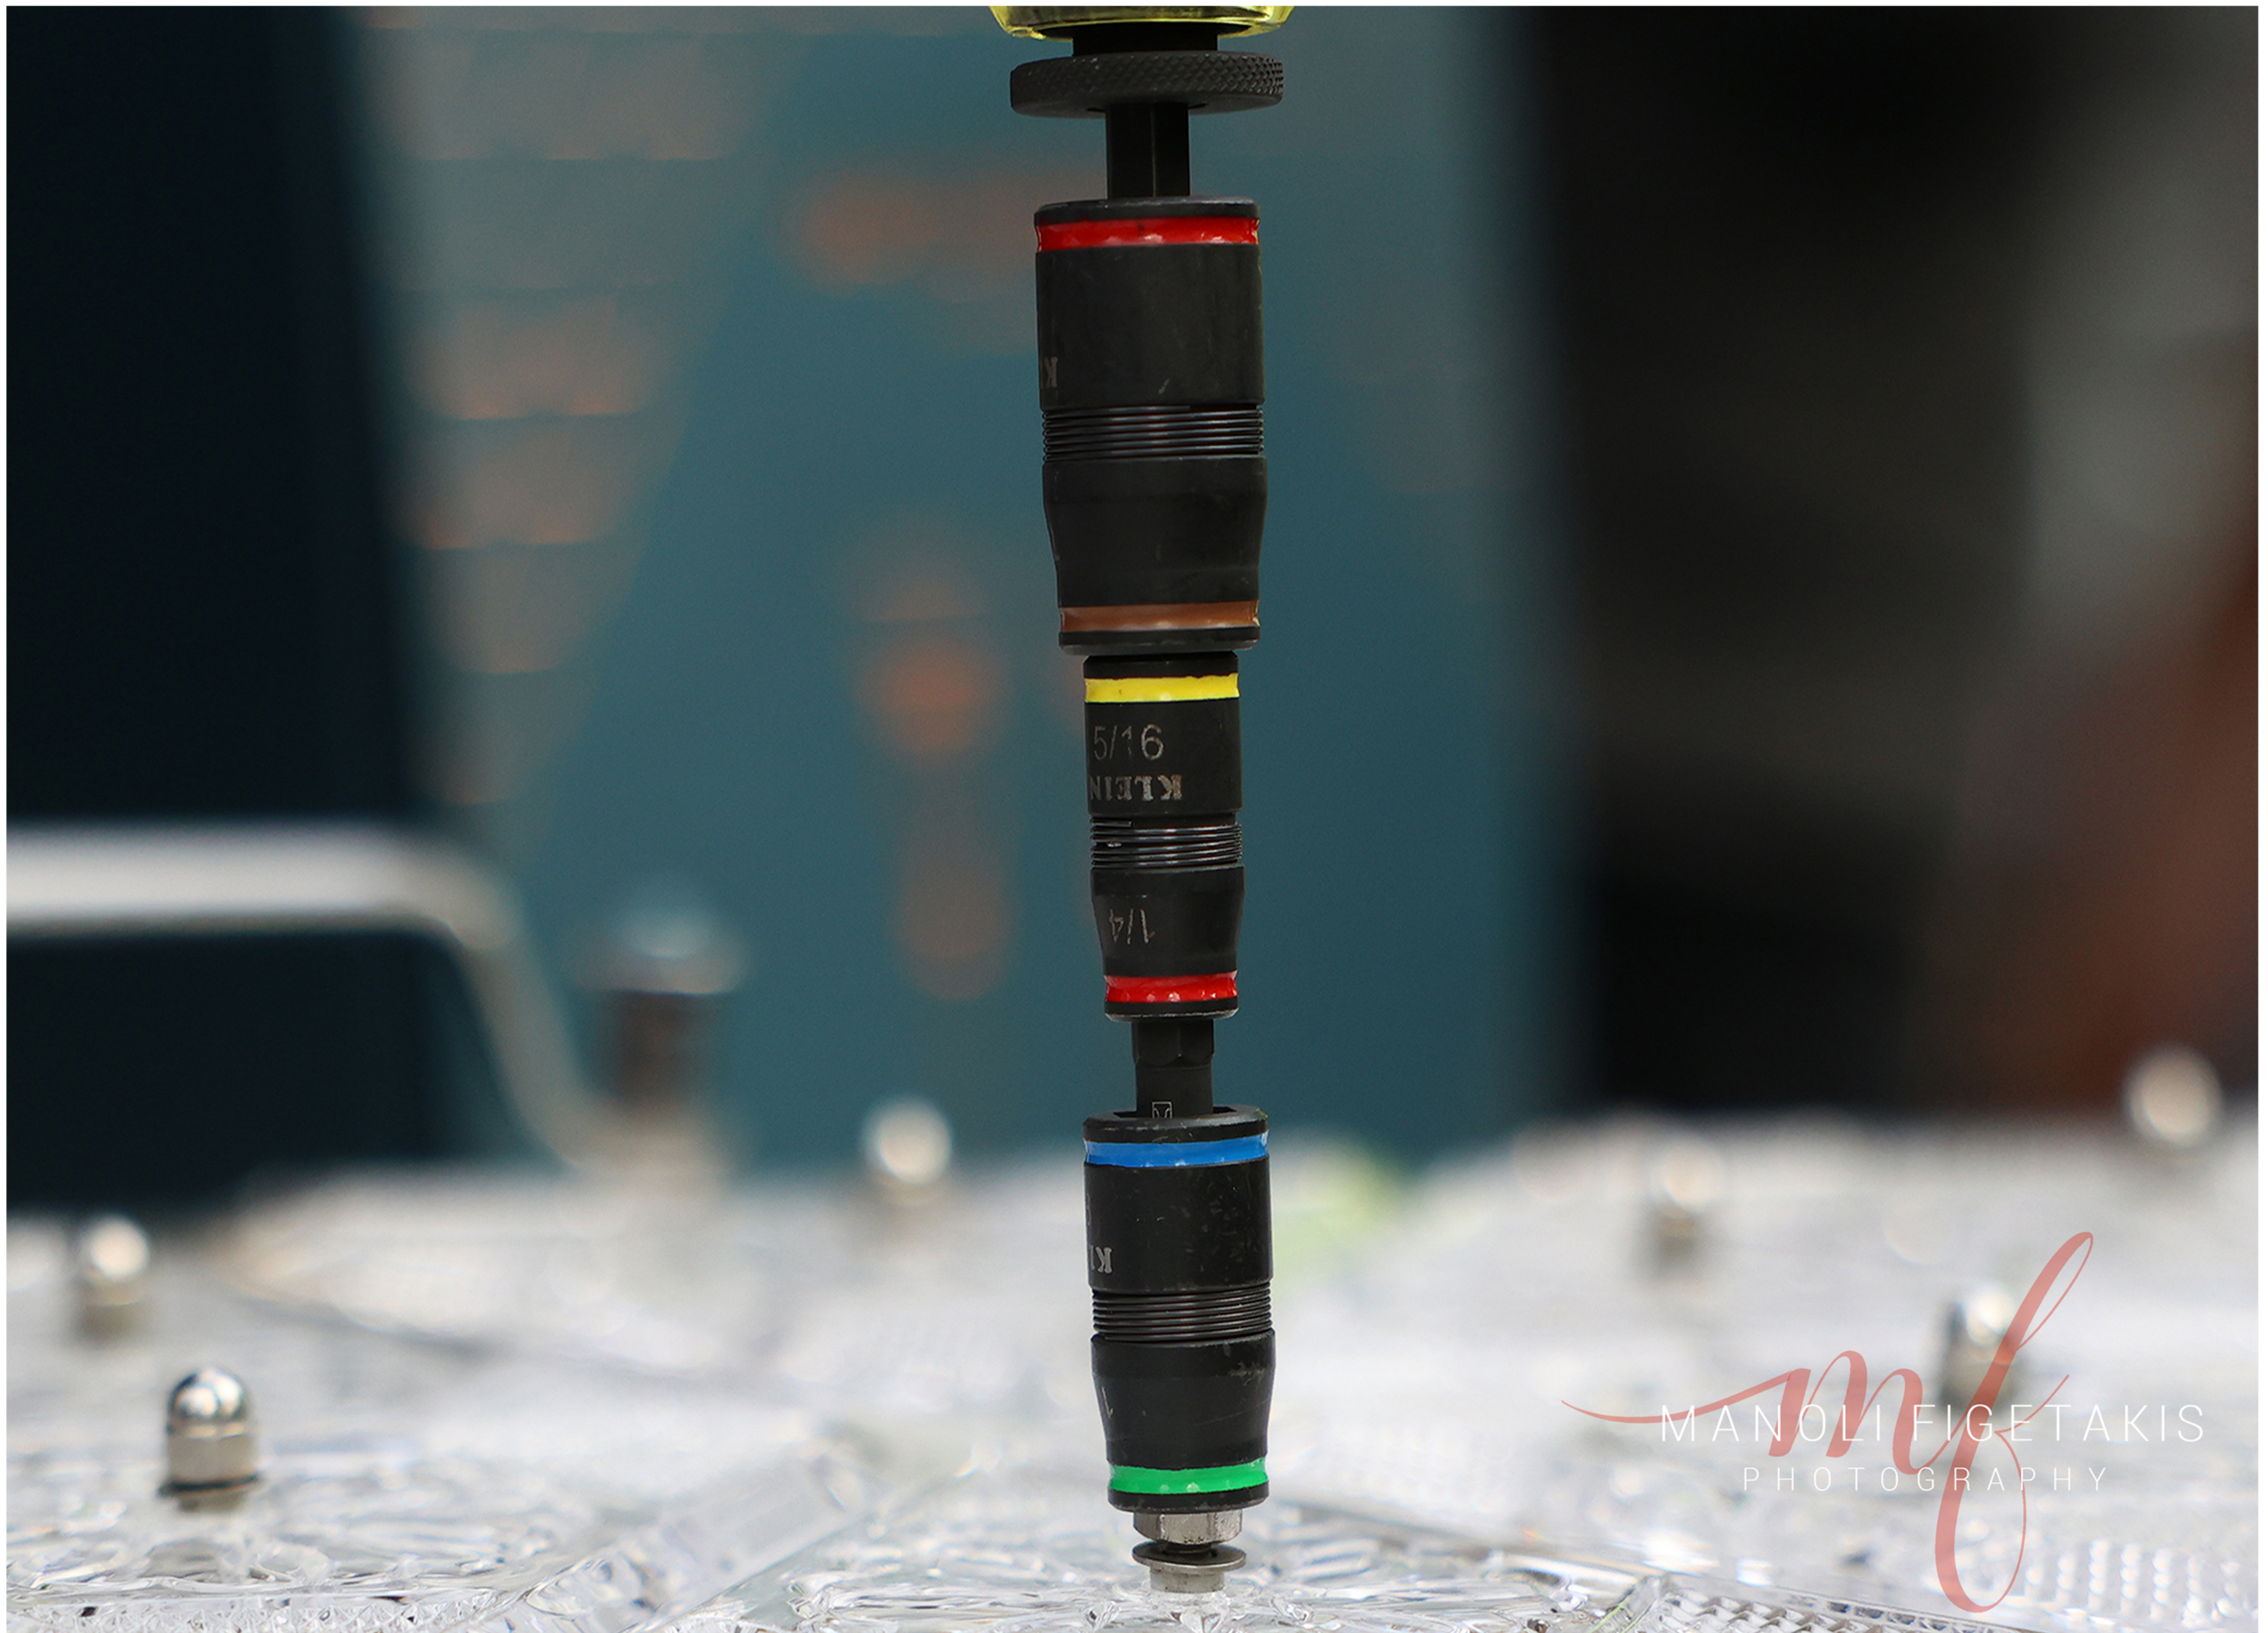

Workers Install 192 New Waterford Crystals On Times Square New Year's Eve Ball
Photo by Manoli Figetakis

Workers Install 192 New Waterford Crystals On Times Square New Year's Eve Ball
Photo by Manoli Figetakis

Workers Install 192 New Waterford Crystals On Times Square New Year's Eve Ball
Photo by Manoli Figetakis

mf
MANOLI FIGETAKIS
PHOTOGRAPHY

Workers Install 192 New Waterford Crystals On Times Square New Year's Eve Ball
Photo by Manoli Figetakis

MANOLIFIGETAKIS
PHOTOGRAPHY

Workers Install 192 New Waterford Crystals On Times Square New Year's Eve Ball
Photo by Manoli Figetakis

Workers Install 192 New Waterford Crystals On Times Square New Year's Eve Ball
Photo by Manoli Figetakis